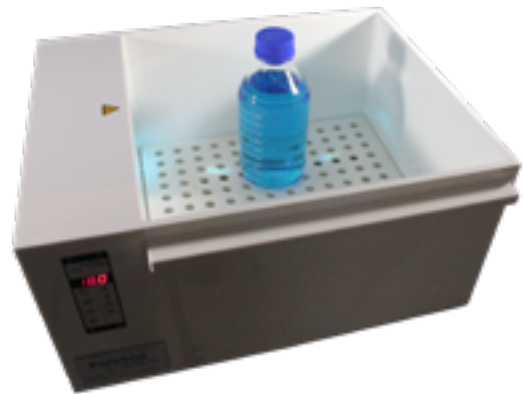

Water Bath ECOTHERM

Laboratory water baths for universal use made of high-quality, white Polypropylene (PP)

PP is odorless and hypoallergenic and suitable for applications in the food and pharmaceutical industry.

- › Particularly long lasting
- › Excellent heat insulation
- › High thermal stability

Many standard sizes with bath capacities from 5 l to 70 l and power classes from 500 to 3000 watts are available.

The baths are optionally equipped with a smooth-running circulation pump (output 8 l/min) to improve the temperature distribution.

- Temperature range: up to 95 °C
- Switching accuracy: $\pm 0,1$ °C
- Environmental conditions:
  - Working temperature: 0 to 55 °C,
  - Storage temperature: -10 to 60 °C,
  - Air humidity: max. 75 %, non condensing
- Power supply for all models: 230V/50 Hz