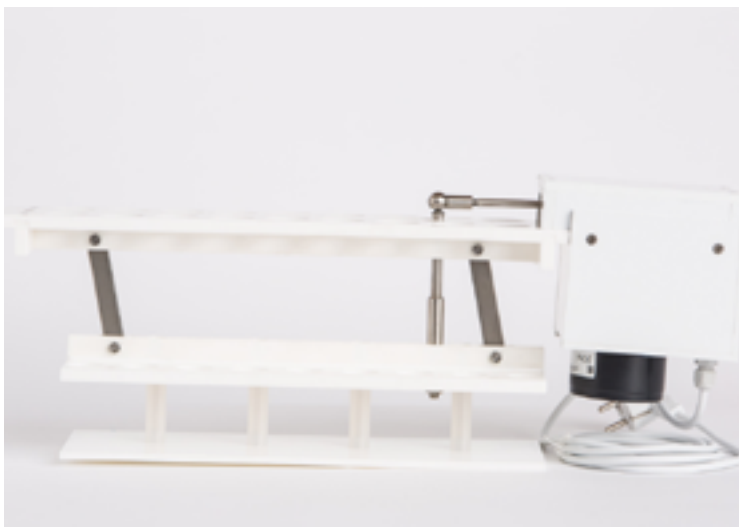

Advantages

- › Save energy thanks to the built-in timer
- › Easy-to-use
- › Exceptionally long life service even when used regularly
- › Extremely thermally stable
- › Increased safety due to selectable switch-off time
- › High reliability
- › Can be used for simple incubation applications
- › Good long-term properties against most media
- › High rigidity in upper temperature range
- › Temperature sensing and heating directly in the water
- › Excellent for use in the analytical laboratory

Options

Special sizes or custom designs are possible, e.g.:

- › Basin dimensions as desired
- › Covers with hinge fittings
- › Cover cutouts also with sets of rings
- › Supply and/or overflow pipe
- › Drain cock/standpipe valve
- › Control part on the right-hand side

Safety Features

A high safety standard is ensured by the detection of sensor breakage and low water level. When the maximum operating temperature is reached, the unit is additionally switched off by a mechanical overtemperature limiter. Furthermore, the switch-off time can be determined via the timer.

Each water bath is safety-tested and CE-compliant.

Optional Accessories

We offer racks for butyrometers, tubes, bottles, etc. as well as underwater shaking racks.

Underwater shaking rack